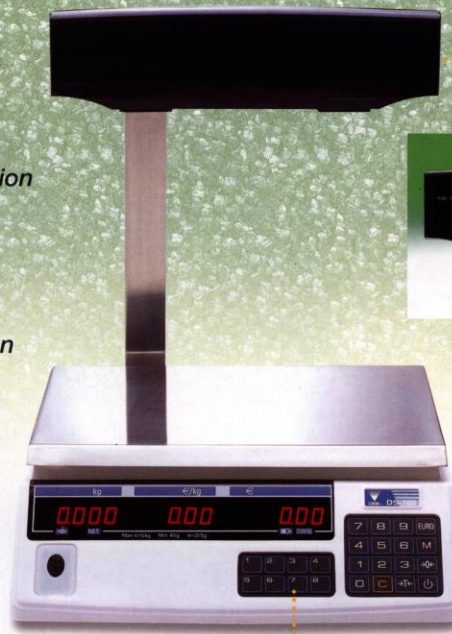

DS-788 Series

Price computing scale

- Bright LED display
- Preset keys
- Weighing up to 30kg
- Rechargeable battery
- RS-232C Serial port

An economical solution for accurate, fast and friendly sales transactions

- Up to 30kg capacity
- *Total price accumulation
- *Euro function
*Features vary by market.

- Auto power-off function
- Optional rechargeable battery (12 hours)
- Low battery warning indicator

DS-788P

- 8 preset keys

- Eye catching customer side display

- RS-232C serial port for data output

*Please contact DIGI distributors for ECR connection

Specifications

Capacity and scale interval:	Max 3/6kg e=1/2g	Max 6/15kg e=2/5g	Max 15/30kg e=5/10g
Display:	Weight: 5digits	Unit price: 5digits	Total price: 6digits
Power source and power consumption:	AC100-120V, 220-240V 50/60Hz (factory preset), 18W Rechargeable battery (option), 3W		
Operating humidity:	Max. 85%RH (Non-condensing)		
Dimensions and Net weight:		Dimensions (W×D×H)	Net weight
	DS-788B (Bench type)	354×346×115 mm	5.4kg
	DS-788P (Pole type)	354×375×450 mm	5.8kg
Platter size:	340(W)×243(D) mm		